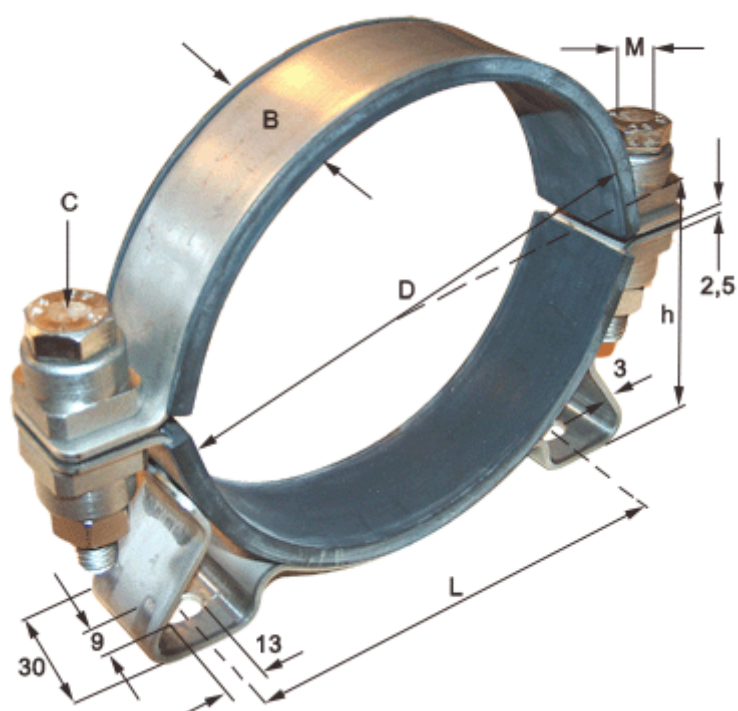

# Data Sheet

Article number: 021816025208

Description: Clamp with bracket and rubber  
SPGU 6025. 208/30 SK

## Measures

C (screw type) = SK hexagon screw

Diameter D = 208

h = 113

L = 212

Width B = 30